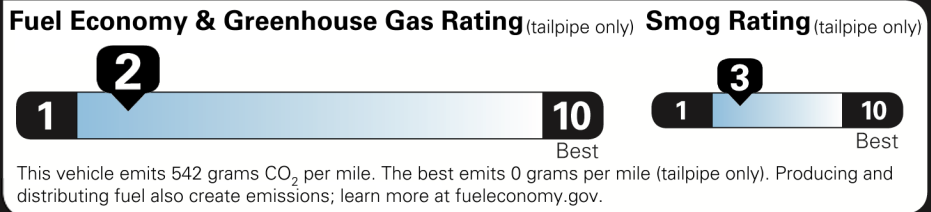

MANUFACTURER'S SUGGESTED RETAIL PRICE

- ** Mark Levinson 17-Speaker Surround Sound System Automatic Sound Levelizer (ASL), Single Disc DVD/CD Player 1,145.00
- ** Premium Paint 425.00
- ** Panoramic View and Multi-Terrain Monitors 800.00
- ** Sport Design Pkg: 2,020.00
- 19" Dark Gray Metallic Alloy Wheels; 2nd Row Tilt/Slide Captain's Chairs; Unique Lower Grille Surround, Front and Rear Bumper Spoilers, Dark Gray Exhaust Tip, Chrome Detail Side Mirrors, Scarlet Taillights
- ** Cargo Net/Cargo Mat/Wheel Locks & Key Gloves 325.00

\$64,515.00

Not Original - Copy

EPA DOT Fuel Economy and Environment

Gasoline Vehicle

You spend \$7,750 more in fuel costs over 5 years compared to the average new vehicle.

Annual fuel cost \$3,050

Actual results will vary for many reasons, including driving conditions and how you drive and maintain your vehicle. The average new vehicle gets 27 MPG and costs \$7,500 to fuel over 5 years. Cost estimates are based on 15,000 miles per year at \$3.25 per gallon. MPGe is miles per gasoline gallon equivalent. Vehicle emissions are a significant cause of climate change and smog.