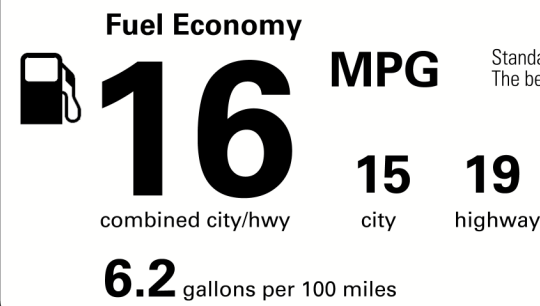

MANUFACTURER'S SUGGESTED RETAIL PRICE

- ** Mark Levinson 17-Speaker Surround Sound System Automatic Sound Levelizer (ASL), Single Disc DVD/CD Player 1,145.00
- ** Premium Paint 425.00
- ** Panoramic View and Multi-Terrain Monitors 800.00
- ** Sport Design Pkg: 2,020.00
- 19" Dark Gray Metallic Alloy Wheels; 2nd Row Tilt/Slide Captain's Chairs; Unique Lower Grille Surround, Front and Rear Bumper Spoilers, Dark Gray Exhaust Tip, Chrome Detail Side Mirrors, Scarlet Taillights
- ** Cargo Net/Cargo Mat/Wheel Locks & Key Gloves 325.00

\$64,515.00

Not Original - Copy

EPA DOT Fuel Economy and Environment

Gasoline Vehicle

You spend \$7,750 more in fuel costs over 5 years compared to the average new vehicle.

Annual fuel cost \$3,050

Actual results will vary for many reasons, including driving conditions and how you drive and maintain your vehicle. The average new vehicle gets 27 MPG and costs \$7,500 to fuel over 5 years. Cost estimates are based on 15,000 miles per year at \$3.25 per gallon. MPGe is miles per gasoline gallon equivalent. Vehicle emissions are a significant cause of climate change and smog.