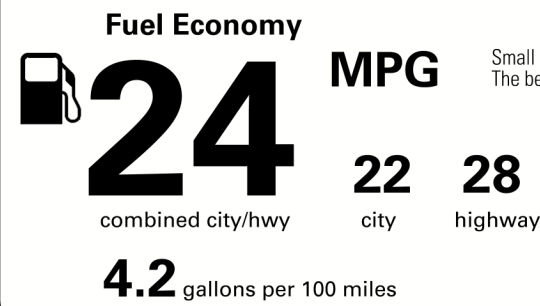

Not Original Copy

EPA DOT Fuel Economy and Environment

Gasoline Vehicle

You spend \$2,750 more in fuel costs over 5 years compared to the average new vehicle.

Annual fuel cost \$2,050

Actual results will vary for many reasons, including driving conditions and how you drive and maintain your vehicle. The average new vehicle gets 27 MPG and costs \$7,500 to fuel over 5 years. Cost estimates are based on 15,000 miles per year at \$3.25 per gallon. MPGe is miles per gasoline gallon equivalent. Vehicle emissions are a significant cause of climate change and smog.