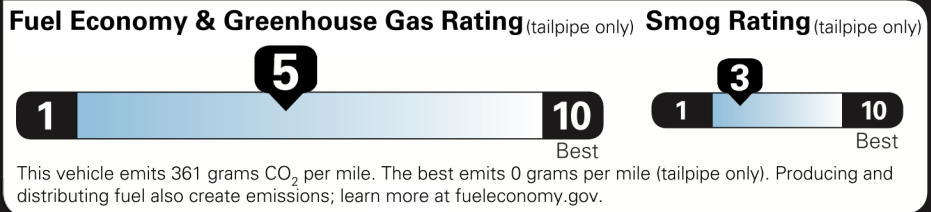

Not Original Copy

EPA DOT Fuel Economy and Environment

Gasoline Vehicle

You spend \$2,750 more in fuel costs over 5 years compared to the average new vehicle.

Annual fuel cost \$2,050

Actual results will vary for many reasons, including driving conditions and how you drive and maintain your vehicle. The average new vehicle gets 27 MPG and costs \$7,500 to fuel over 5 years. Cost estimates are based on 15,000 miles per year at \$3.25 per gallon. MPGe is miles per gasoline gallon equivalent. Vehicle emissions are a significant cause of climate change and smog.