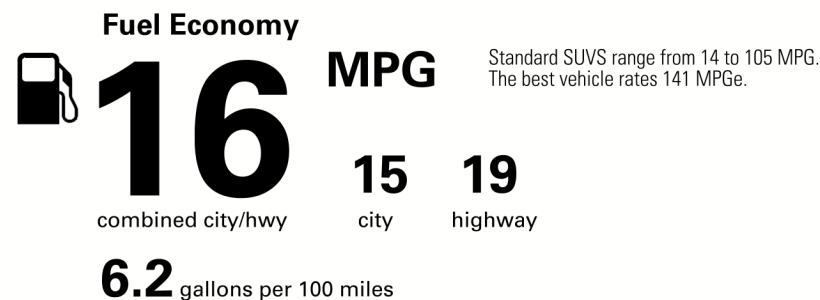

MANUFACTURER'S SUGGESTED RETAIL PRICE

- ** 18" Dark Gray Metallic Alloy Wheels -N/C-
- ** Headlamp Washers 100.00
- ** PREMIUM PACKAGE: 3,090.00
- LED Foglamps, Rain-sensing Wipers, Windshield De-icer, Intuitive Parking Assist, Navigation Package, Gray Sapele Wood Trim, Heated/Ventilated Front Seats, Heated Outboard 2nd Row Seats, 3-zone Automatic Climate Control, Power-Folding Outside Mirrors
- ** Cargo-Area Tonneau Cover 150.00
- ** Heated Wood & Leather Steering Wheel 450.00
- ** All-Weather Floor Liners with Cargo Mat 345.00
- ** Door Edge Film by 3M 90.00
- ** Tow Hitch with Ball Mount 655.00
- ** Cargo Net/Cargo Mat/Wheel Locks & Key Gloves 325.00

\$53,450.00

Not Original - Copy

EPA DOT Fuel Economy and Environment

Gasoline Vehicle

You spend \$7,750 more in fuel costs over 5 years compared to the average new vehicle.

Annual fuel cost \$3,050

Actual results will vary for many reasons, including driving conditions and how you drive and maintain your vehicle. The average new vehicle gets 27 MPG and costs \$7,500 to fuel over 5 years. Cost estimates are based on 15,000 miles per year at \$3.25 per gallon. MPGe is miles per gasoline gallon equivalent. Vehicle emissions are a significant cause of climate change and smog.