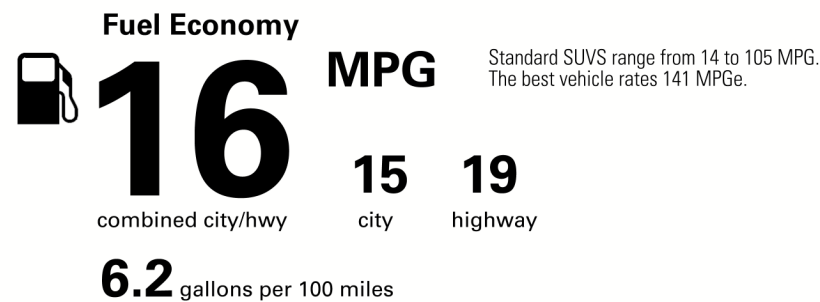

MANUFACTURER'S SUGGESTED RETAIL PRICE

- ** 18" Dark Gray Metallic Alloy Wheels -N/C-
- ** Headlamp Washers 100.00
- ** PREMIUM PACKAGE: 3,090.00
- LED Foglamps, Rain-sensing Wipers, Windshield De-icer, Intuitive Parking Assist, Navigation Package, Gray Sapele Wood Trim, Heated/Ventilated Front Seats, Heated Outboard 2nd Row Seats, 3-zone Automatic Climate Control, Power-Folding Outside Mirrors
- ** Cargo-Area Tonneau Cover 150.00
- ** Heated Wood & Leather Steering Wheel 450.00
- ** All-Weather Floor Liners with Cargo Mat 345.00
- ** Door Edge Film by 3M 90.00
- ** Cargo Net/Cargo Mat/Wheel Locks & Key Gloves 325.00

\$53,450.00

Not Original - Copy

EPA DOT Fuel Economy and Environment

Gasoline Vehicle

You spend \$7,750 more in fuel costs over 5 years compared to the average new vehicle.

Annual fuel cost \$3,050

Actual results will vary for many reasons, including driving conditions and how you drive and maintain your vehicle. The average new vehicle gets 27 MPG and costs \$7,500 to fuel over 5 years. Cost estimates are based on 15,000 miles per year at \$3.25 per gallon. MPGe is miles per gasoline gallon equivalent. Vehicle emissions are a significant cause of climate change and smog.