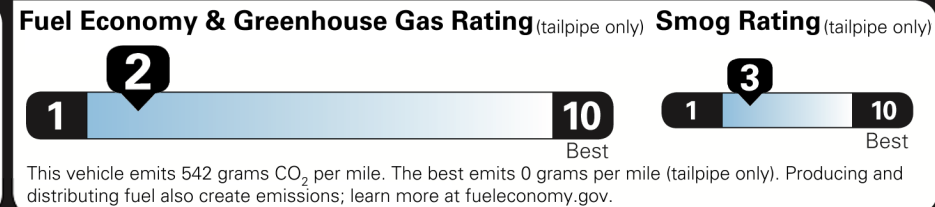

\$53,450.00

Not Original - Copy

EPA DOT Fuel Economy and Environment

Gasoline Vehicle

You spend \$7,750 more in fuel costs over 5 years compared to the average new vehicle.

Annual fuel cost \$3,050

Actual results will vary for many reasons, including driving conditions and how you drive and maintain your vehicle. The average new vehicle gets 27 MPG and costs \$7,500 to fuel over 5 years. Cost estimates are based on 15,000 miles per year at \$3.25 per gallon. MPGe is miles per gasoline gallon equivalent. Vehicle emissions are a significant cause of climate change and smog.