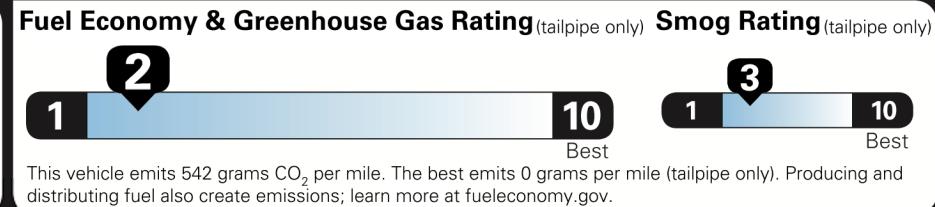

\$53,450.00

Not Original Copy

EPA DOT Fuel Economy and Environment

Gasoline Vehicle

You spend \$7,750 more in fuel costs over 5 years compared to the average new vehicle.

Annual fuel cost \$3,050

Actual results will vary for many reasons, including driving conditions and how you drive and maintain your vehicle. The average new vehicle gets 27 MPG and costs \$7,500 to fuel over 5 years. Cost estimates are based on 15,000 miles per year at \$3.25 per gallon. MPGe is miles per gasoline gallon equivalent. Vehicle emissions are a significant cause of climate change and smog.