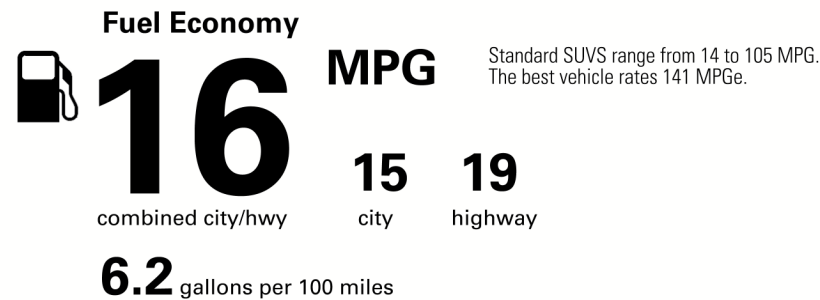

MANUFACTURER'S SUGGESTED RETAIL PRICE

- ** 18" Dark Gray Metallic Alloy Wheels -N/C-
- ** Headlamp Washers 100.00
- ** PREMIUM PACKAGE: 3,090.00
- LED Foglamps, Rain-sensing Wipers, Windshield De-icer, Intuitive Parking Assist, Navigation Package, Gray Sapele Wood Trim, Heated/Ventilated Front Seats, Heated Outboard 2nd Row Seats, 3-zone Automatic Climate Control, Power-Folding Outside Mirrors
- ** Cargo-Area Tonneau Cover 150.00
- ** Heated Wood & Leather Steering Wheel 450.00
- ** All-Weather Floor Liners with Cargo Mat 345.00
- ** Cargo Net/Cargo Mat/Wheel Locks & Key Gloves 325.00
- ** Exhaust Tip 130.00
- ** Door Edge Film by 3M 90.00

\$53,450.00

Not Original Copy

EPA DOT Fuel Economy and Environment

Gasoline Vehicle

You spend \$7,750 more in fuel costs over 5 years compared to the average new vehicle.

Annual fuel cost \$3,050

Actual results will vary for many reasons, including driving conditions and how you drive and maintain your vehicle. The average new vehicle gets 27 MPG and costs \$7,500 to fuel over 5 years. Cost estimates are based on 15,000 miles per year at \$3.25 per gallon. MPGe is miles per gasoline gallon equivalent. Vehicle emissions are a significant cause of climate change and smog.