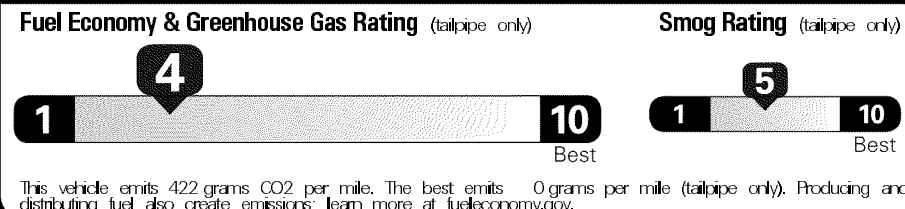

\$41,010.00

Not Original - Copy

EPA DOT Fuel Economy and Environment

Gasoline Vehicle

You spend \$4,000 more in fuel costs over 5 years compared to the average new vehicle.

Annual fuel cost \$2,300

Actual results will vary for many reasons, including driving conditions and how you drive and maintain your vehicle. The average new vehicle gets 27 MPG and costs \$7,500 to fuel over 5 years. Cost estimates are based on 15,000 miles per year at \$3.25 per gallon. MPGe is miles per gasoline gallon equivalent. Vehicle emissions are a significant cause of climate change and smog.