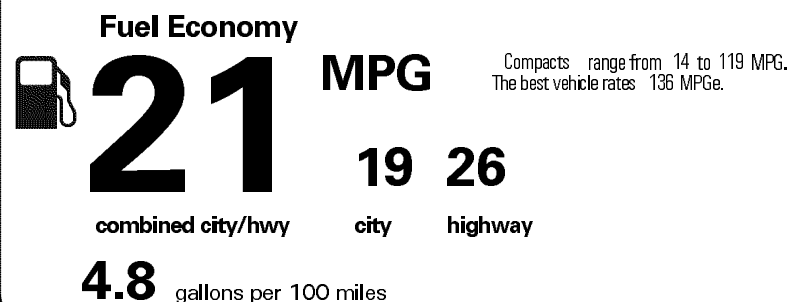

DESCRIPTION **2020 / 9506A IS300 AWD SEDAN**
 COLOR **ATOMIC SILVER**
 VIN **JTHD81F27L5040607**
 FINAL ASSEMBLY POINT **TAHARA, AICHI, JAPAN**

Dealer Name / Address:
TMS - LEXUS (LCCS)
EASTERN AREA
205 JEFFERSON ROAD
PARSIPPANY NJ07054

MANUFACTURER'S SUGGESTED RETAIL PRICE

- ** 18-in Five - Spoke Alloy Wheels 895.00
- ** Navigation Package: 1,745.00
 Navigation System with 10.3-in Color Multimedia Display and Lexus Enform Destination Assist (1-Year Trial Included)
- ** Intuitive Parking Assist 500.00
- ** Premium Package: 1,070.00
 Lexus Memory System For Drivers Seat, Outside Mirrors And Steering Column, Blind Spot Monitor with Rear Cross-Traffic Alert (Includes Blind Spot Monitor Complimentary Credit of \$600) , Electrochromic Heated Outside Mirrors with Auto Tilt-Down In Reverse, Power Tilt and Telescopic Steering Column, Rain Sensing Wipers and Heated and Ventilated Seats
- ** Heated Leather Steering Wheel 150.00
- ** All Weather Floor Liners 170.00
- ** Door Edge Guards 140.00
- ** Trunk Mat / Cargo Net / Wheel Locks / Key Gloves 285.00

\$41,010.00

Not Original - Copy

EPA DOT Fuel Economy and Environment

Gasoline Vehicle

You spend \$4,000 more in fuel costs over 5 years compared to the average new vehicle.

Annual fuel cost \$2,300

Actual results will vary for many reasons, including driving conditions and how you drive and maintain your vehicle. The average new vehicle gets 27 MPG and costs \$7,500 to fuel over 5 years. Cost estimates are based on 15,000 miles per year at \$3.25 per gallon. MPGe is miles per gasoline gallon equivalent. Vehicle emissions are a significant cause of climate change and smog.