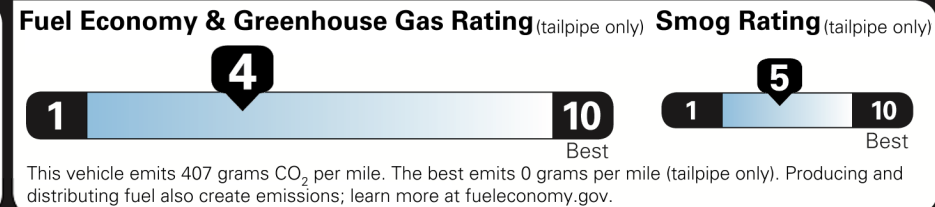

\$41,000.00

Not Original - Copy

EPA DOT Fuel Economy and Environment

Gasoline Vehicle

You spend \$3,500
 more in fuel costs over 5 years compared to the average new vehicle.

Annual fuel cost \$2,200

Actual results will vary for many reasons, including driving conditions and how you drive and maintain your vehicle. The average new vehicle gets 27 MPG and costs \$7,500 to fuel over 5 years. Cost estimates are based on 15,000 miles per year at \$3.25 per gallon. MPGe is miles per gasoline gallon equivalent. Vehicle emissions are a significant cause of climate change and smog.