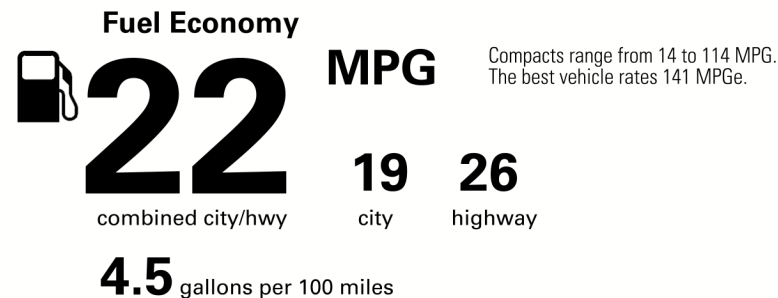

\$41,000.00

Not Original - Copy

EPA DOT Fuel Economy and Environment

Gasoline Vehicle

You spend \$3,500
 more in fuel costs over 5 years compared to the average new vehicle.

Annual fuel cost \$2,200

Actual results will vary for many reasons, including driving conditions and how you drive and maintain your vehicle. The average new vehicle gets 27 MPG and costs \$7,500 to fuel over 5 years. Cost estimates are based on 15,000 miles per year at \$3.25 per gallon. MPGe is miles per gasoline gallon equivalent. Vehicle emissions are a significant cause of climate change and smog.